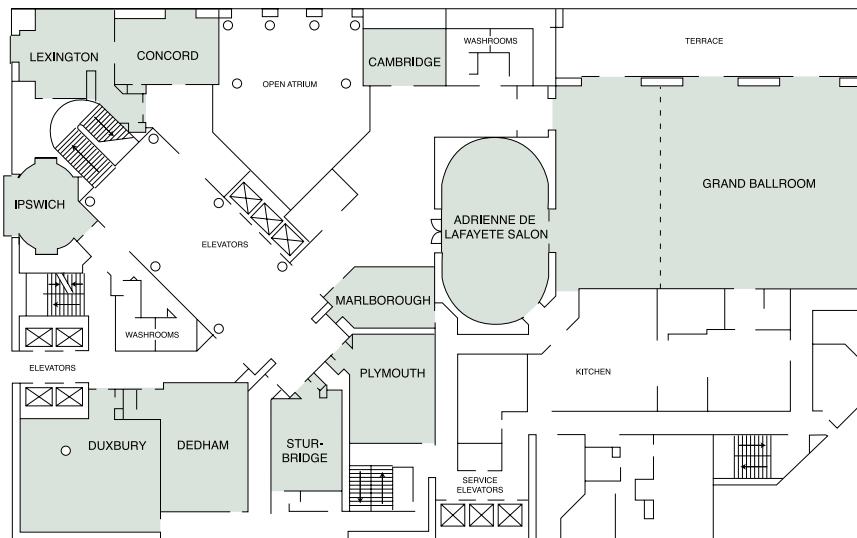

Hyatt Regency Boston

DIRECTIONS

From Logan Airport, leaving the airport terminals follow directions for Ted Williams Tunnel. Go through the tunnel and follow signs for exit 25. Turn right onto Congress street, then right again onto Summer Street. Follow Summer Street for about one mile. Turn left onto Chauncy Street, then right onto Avenue de Lafayette. The hotel main entrance will be on your right at 1 Avenue de Lafayette. For parking and valet take the next right after the main entrance into the garage and right again into the hotel concourse.

MAIN LOBBY

Hyatt Regency Boston

FLOOR PLANS

LOWER LOBBY

4TH FLOOR

22ND FLOOR