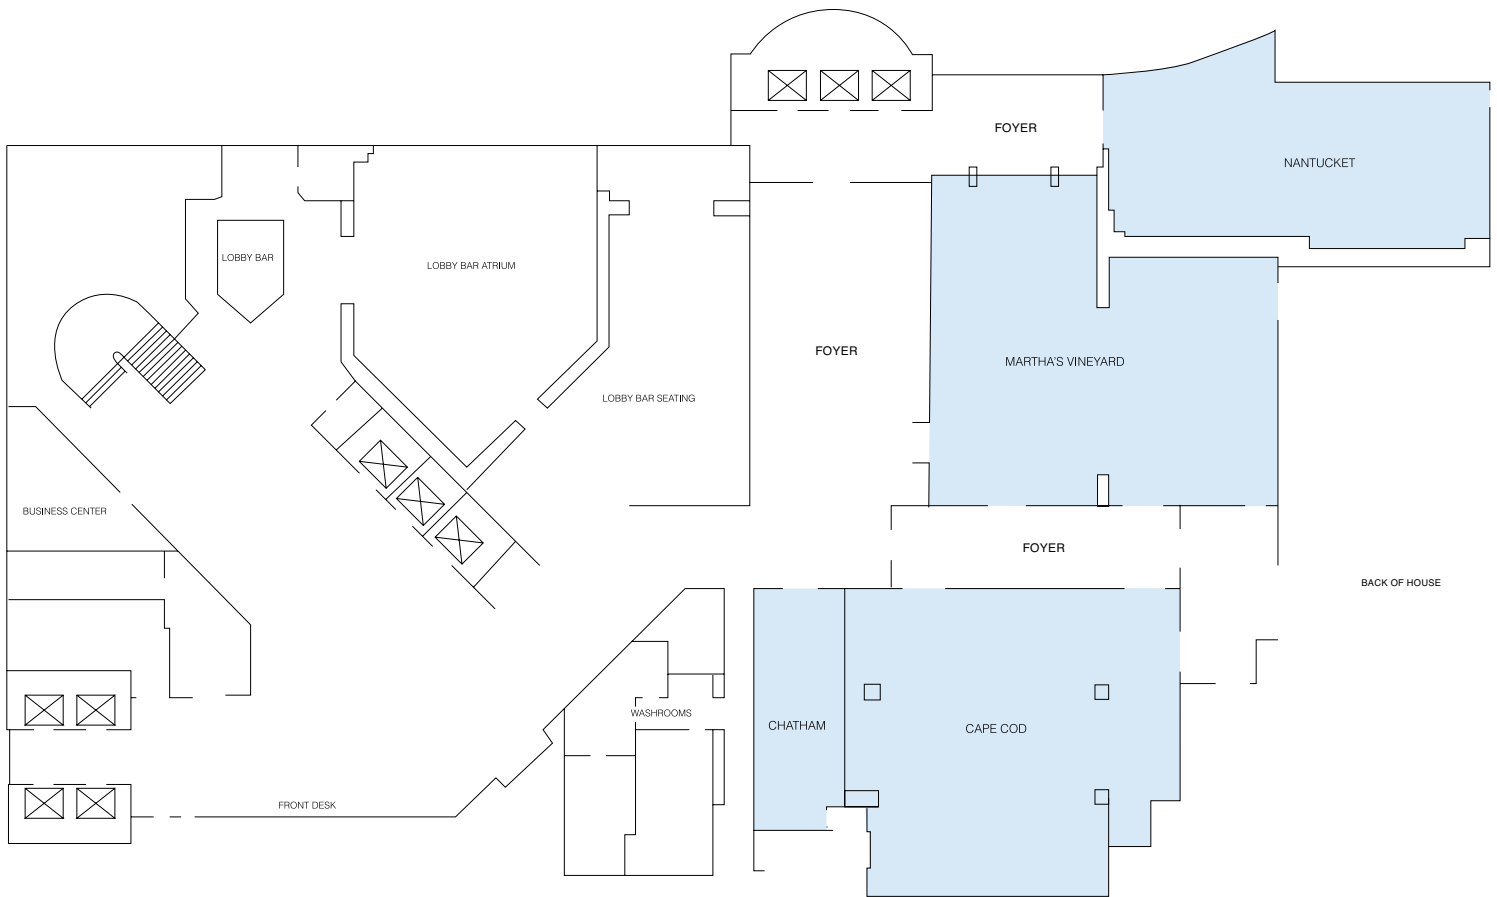

Hyatt Regency Boston

DIRECTIONS

From Logan Airport, leaving the airport terminals follow directions for Ted Williams Tunnel. Go through the tunnel and follow signs for exit 25. Turn right onto Congress street, then right again onto Summer Street. Follow Summer Street for about one mile. Turn left onto Chauncy Street, then right onto Avenue de Lafayette. The hotel main entrance will be on your right at 1 Avenue de Lafayette. For parking and valet take the next right after the main entrance into the garage and right again into the hotel concourse.

MAIN LOBBY

Hyatt Regency Boston

FLOOR PLANS

LOWER LOBBY

4TH FLOOR

22ND FLOOR