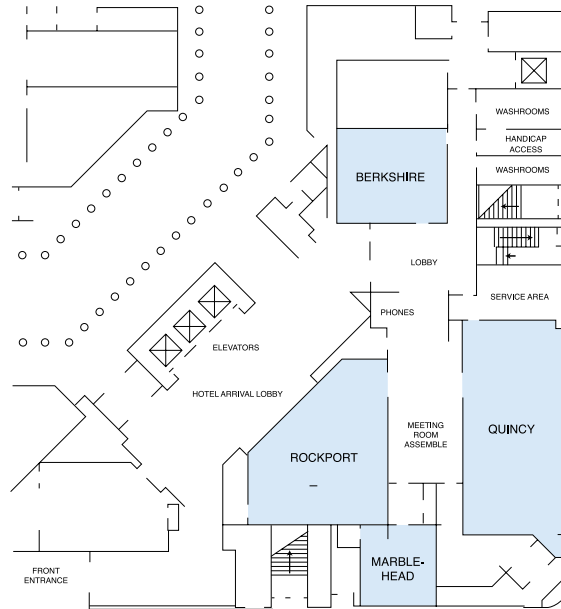

Hyatt Regency Boston

DIRECTIONS

From Logan Airport, leaving the airport terminals follow directions for Ted Williams Tunnel. Go through the tunnel and follow signs for exit 25. Turn right onto Congress street, then right again onto Summer Street. Follow Summer Street for about one mile. Turn left onto Chauncy Street, then right onto Avenue de Lafayette. The hotel main entrance will be on your right at 1 Avenue de Lafayette. For parking and valet take the next right after the main entrance into the garage and right again into the hotel concourse.

MAIN LOBBY

Hyatt Regency Boston

FLOOR PLANS

LOWER LOBBY

4TH FLOOR

22ND FLOOR